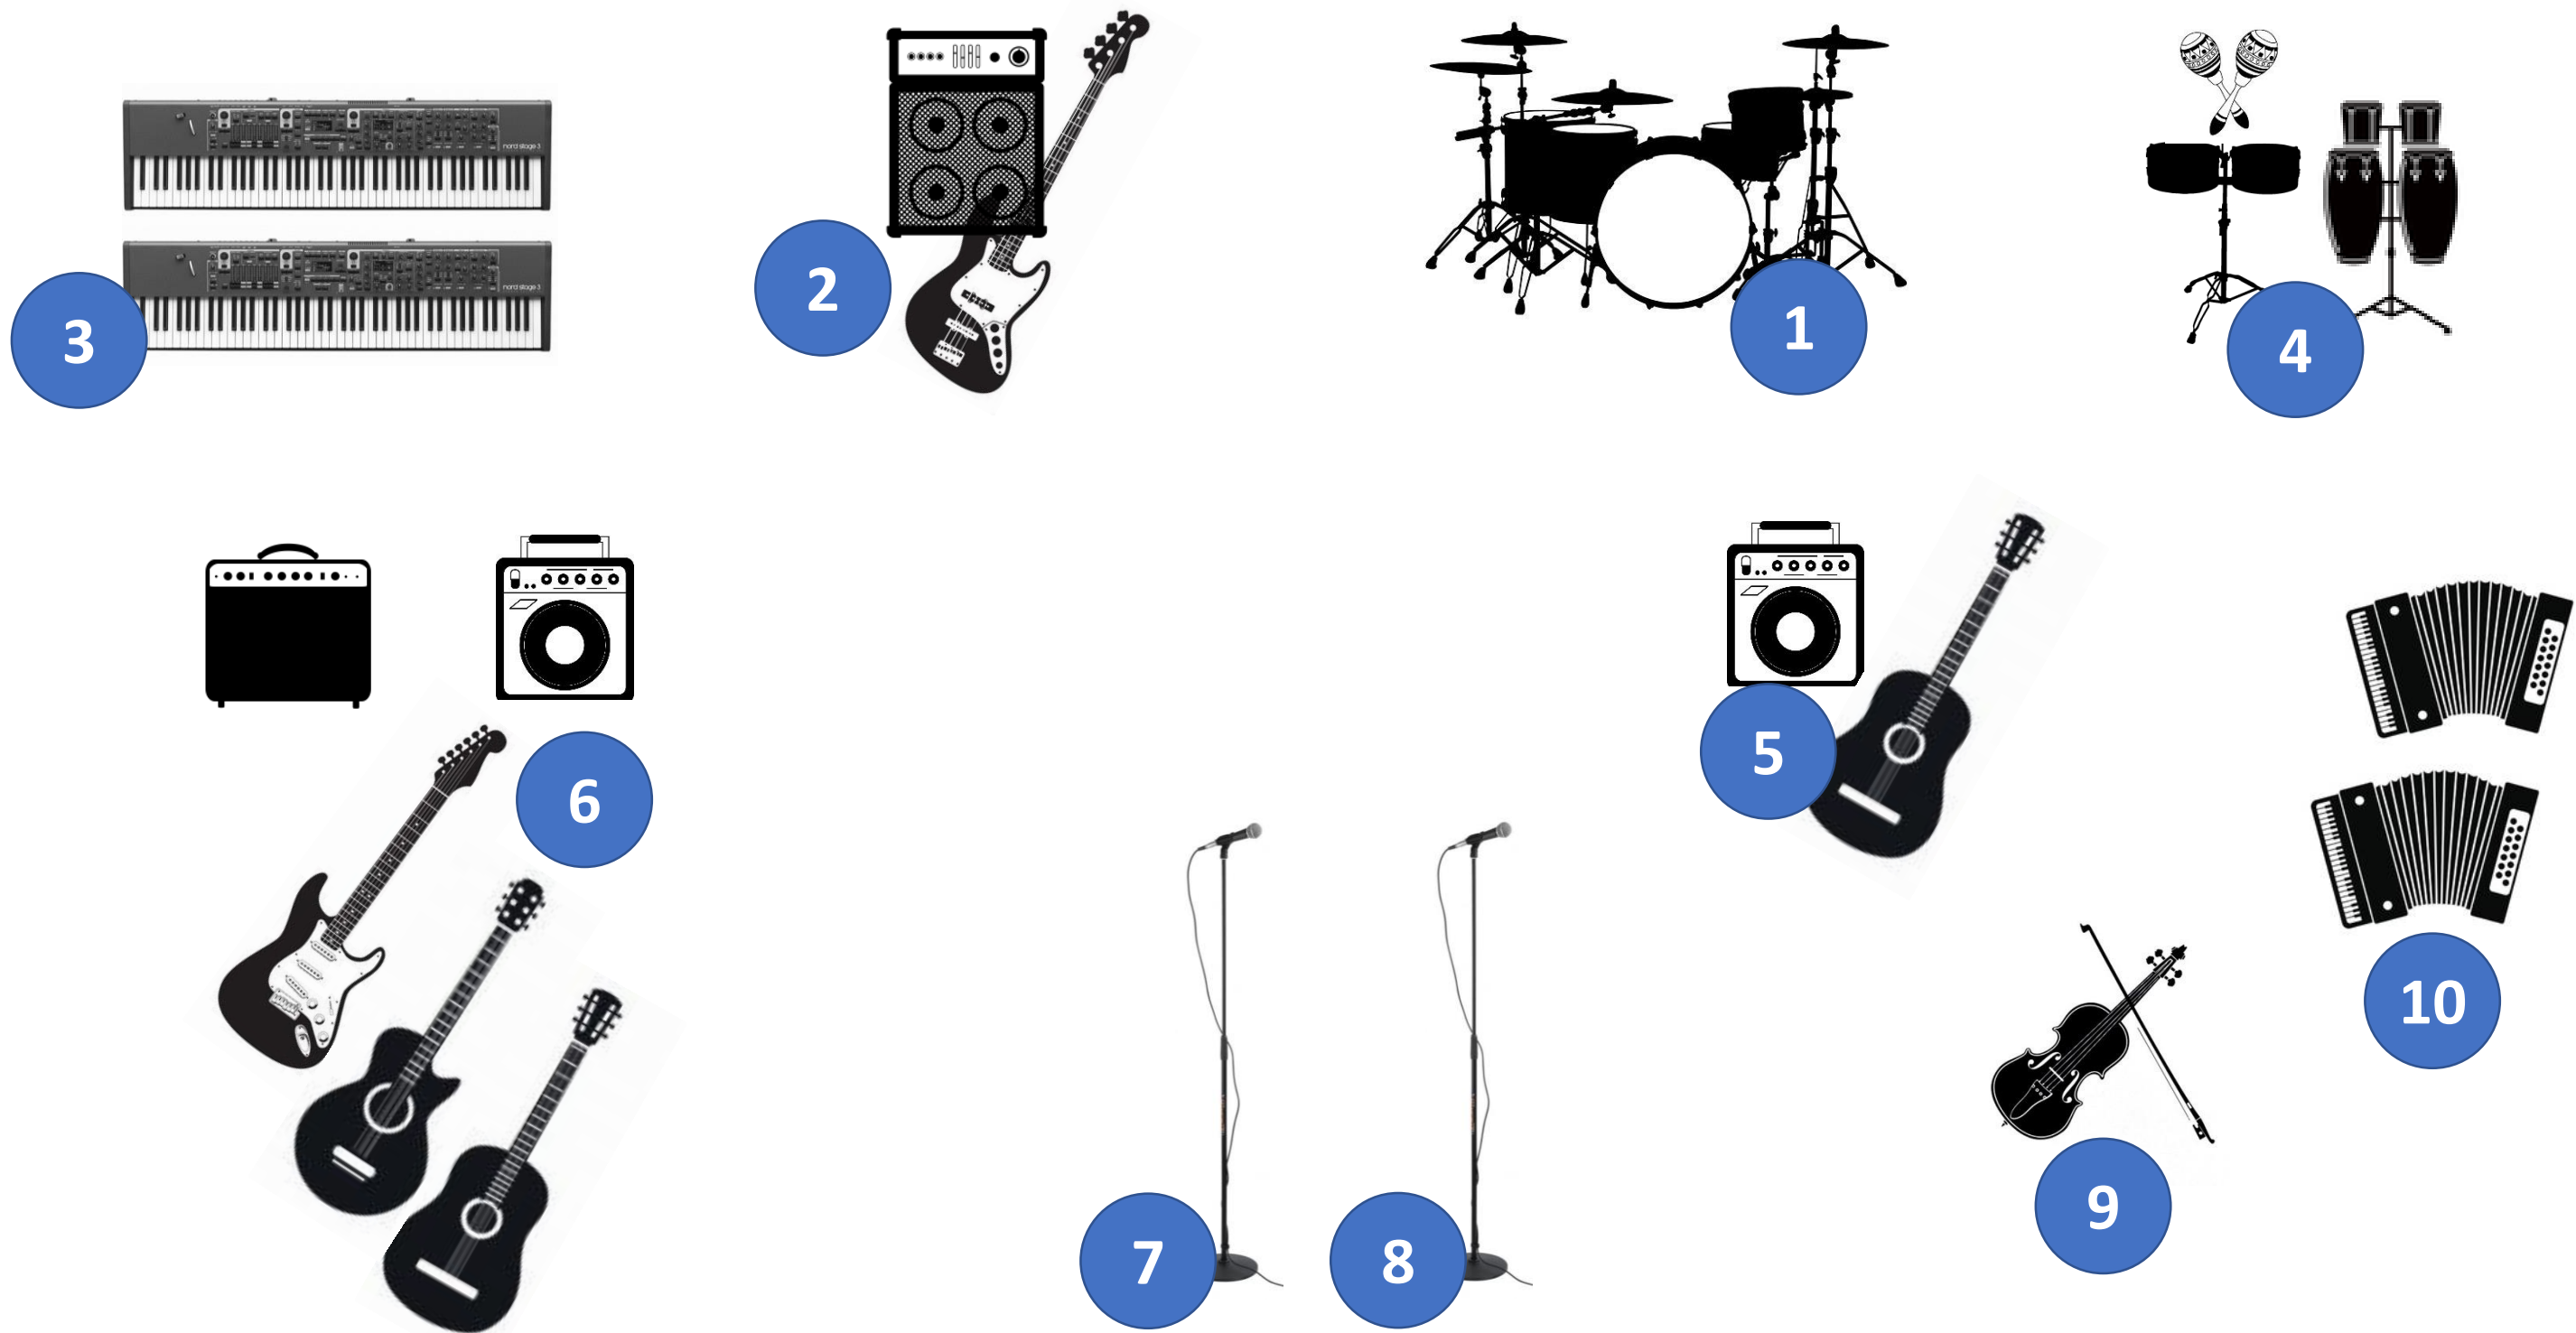

STAGE PLAN – FDA Ensemble

| NR | Instrument | INPUT | Instrument/Source | Microphone/D.I. Box | Stand/Asta | 48V | Conn. | Stage monitor | in-ear monitor | Sedia/sgabello | Alim. | NOTE |
|----|-----------------------------|-------|--|------------------------------|------------|-----|------------|---------------|----------------|----------------|----------|----------------|
| 1 | Drum | 1 | Kick | AKG D112 (o sim.) | Baby | | XLR | | | | | |
| | | 2 | Snare Top | Shure SM57 | Clamp | | XLR | | | | | |
| | | 3 | Snare Bottom | Shure SM57 (se necessario) | Baby | | XLR | | | | | |
| | | 4 | Tom 1 | SENNHEISER E604/421 (o sim.) | Clamp | | XLR | | | | | |
| | | 5 | Tom 2 | SENNHEISER E604/421 (o sim.) | Clamp | | XLR | | X | X | 1 schuko | |
| | | 6 | FT 1 | SENNHEISER E604/421 (o sim.) | Clamp | | XLR | | | | | |
| | | 7 | FT 2 | SENNHEISER E604/421 (o sim.) | Clamp | | XLR | | | | | |
| | | 8 | O.H. L | Neu, KM 184 (o similare) | Tall | X | XLR | | | | | |
| | | 9 | O.H. R | Neu, KM 184 (o similare) | Tall | X | XLR | | | | | |
| 2 | Bass | 10 | Amplifier (D.I) | D.I. from Amp | | | XLR | | X | | 2 schuko | |
| | Doublebass | 11 | instrument | D.I. Box | | | XLR | | | | | |
| 3 | Keyboard 1 | 12 | Channel L | D.I. Box | | | Jack | | | | 2 schuko | In ear Stereo! |
| | | 13 | Channel R | D.I. Box | | | Jack | | X | X | | |
| | Keyboard 2 | 14 | Channel L | D.I. Box | | | Jack | | | | 2 schuko | |
| | | 15 | Channel R | D.I. Box | | | Jack | | | | | |
| 4 | Percussion | 16 | Channel Left | Neu, KM 184 (o similare) | Tall | X | XLR | | | | | |
| | | 17 | Channel Central | Neu, KM 184 (o similare) | Tall | X | XLR | X | | | | |
| | | 18 | Channel Right | Neu, KM 184 (o similare) | Tall | X | XLR | | | | | |
| 5 | Nylon Guitar | 19 | Amplifier (D.I) Ch1 Amplifier (D.I) Ch2 | D.I. from Amp | | | XLR XLR | | X | X | 1 schuko | |
| 6 | Electric Guitar | 20 | Amplifier | Shure SM57 (o similare) | Baby | | XLR | | | | | |
| | Nylon Guitar Folk Guitar | 21 | Amplifier (D.I) Ch1 Amplifier (D.I) Ch2 | D.I. from Amp | | | XLR | X | X | X | 3 schuko | |
| 7 | Voice 1 | 22 | Microphone | Shure SM 58 | Tall | | XLR | | X | | 1 schuko | |
| 8 | Voice 4 (SERVICE) | 23 | Microphone | Shure SM 58 | Tall | | XLR | | | | | |
| 9 | Violin | 24 | instrument | D.I. Box | | X | XLR | X | | X | 1 schuko | Radio |
| 10 | Accordion 1 | 25 | instrument | Shure SM 58 | | | XLR | X | | X | 1 schuko | |
| | Accordion 2 | 26 | instrument | D.I. Box | | | XLR | | | | | |